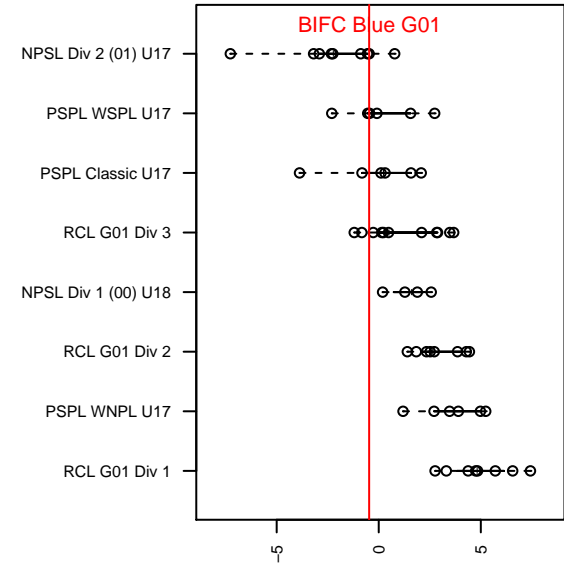

**attack and defense rating
relative to others at age
and all opponents in last 13 months**