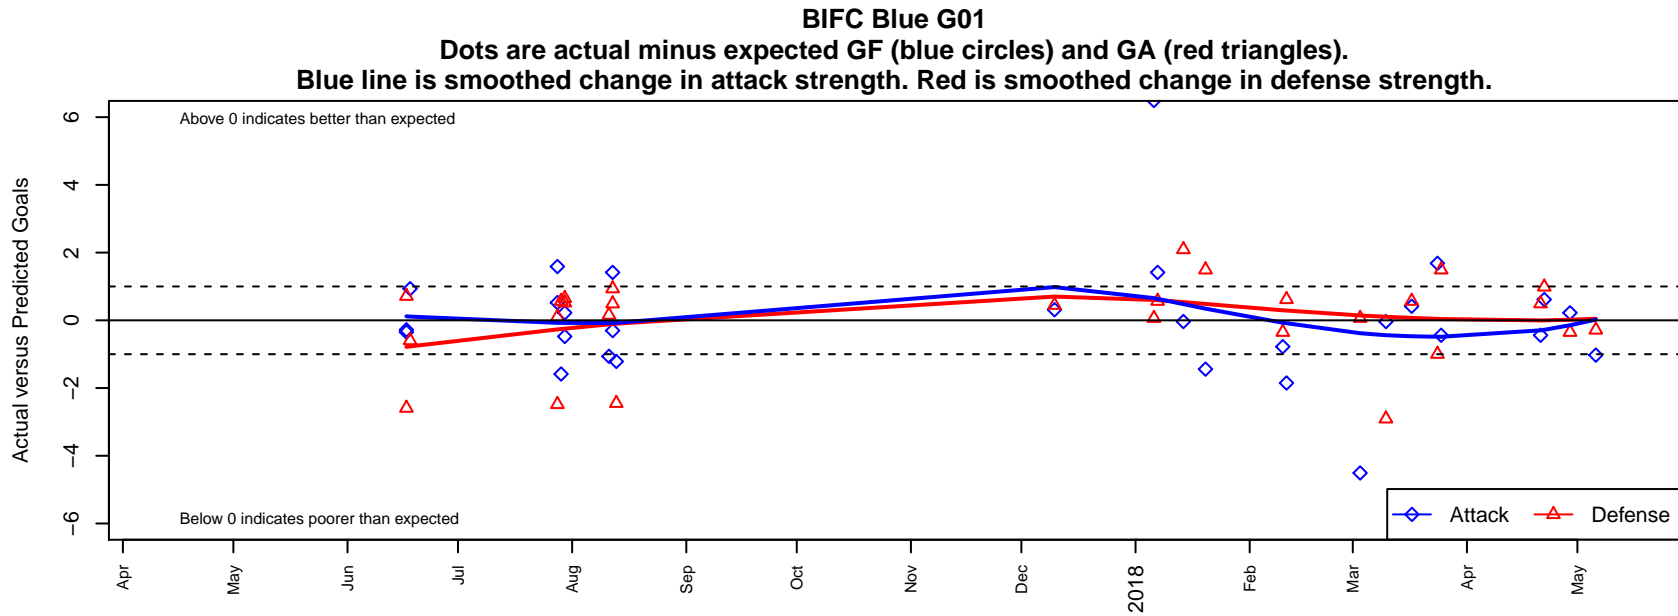

BIFC Blue G01

Bainbridge Island FC
 Bainbridge, WA
 G01 total strength=1232
 attack=4.25 defense=4.71
 fall league = NPSL Div 2 (01) U17
 notes= Boca Jrs

alt names used:
 BIFC Blue G01
 BIFC G01 Blue
 Boca Jr's
 BIFC G01 Blue
 Boca Jr's

Venues played:
 2017 Skagit Firecracker Div. 1 U17
 2017 Crossfire Select U17 Gold
 2017 Bend Premier Cup Amandine Henry (U17)
 2017 NPSL Division 2 (01) U17
 2017 WYS Presidents Cup G01 Division 2

**attack and defense variance (black dot)
relative to other teams
and top 10 in region**