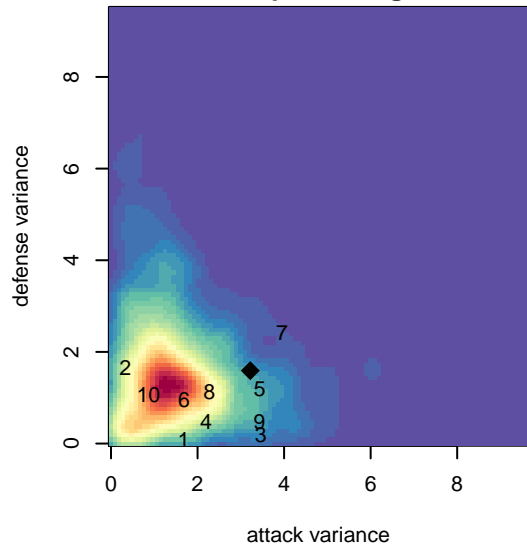

BIFC Blue G01

Bainbridge Island FC
 Bainbridge, WA
 G01 total strength=1232
 attack=4.25 defense=4.71
 fall league = NPSL Div 2 (01) U17
 notes= Boca Jrs

alt names used:
 BIFC Blue G01
 BIFC G01 Blue
 Boca Jr's
 BIFC G01 Blue
 Boca Jr's

Venues played:
 2017 Skagit Firecracker Div. 1 U17
 2017 Crossfire Select U17 Gold
 2017 Bend Premier Cup Amandine Henry (U17)
 2017 NPSL Division 2 (01) U17
 2017 WYS Presidents Cup G01 Division 2

**attack and defense variance (black dot)
relative to other teams
and top 10 in region**