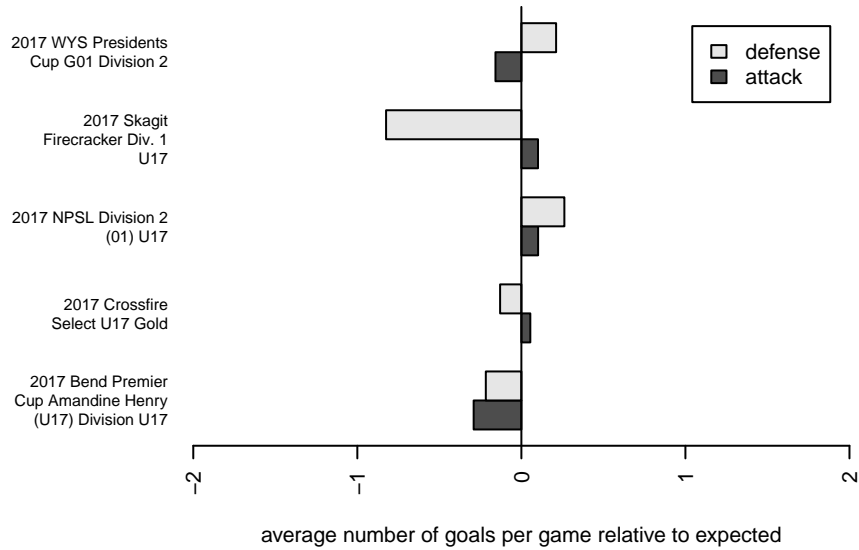

Performance relative to 13 month average