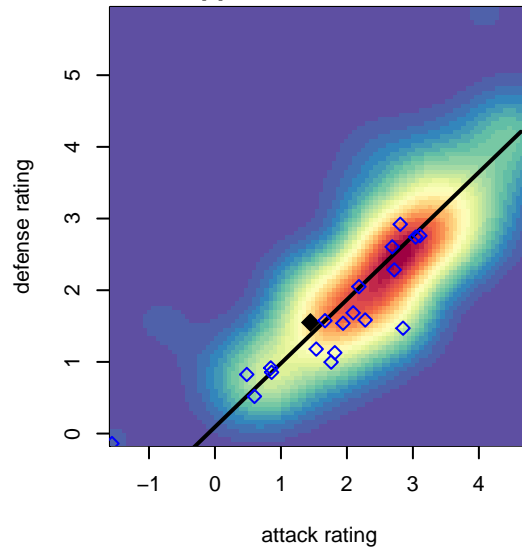

**attack and defense rating
relative to others at age
and all opponents in last 13 months**