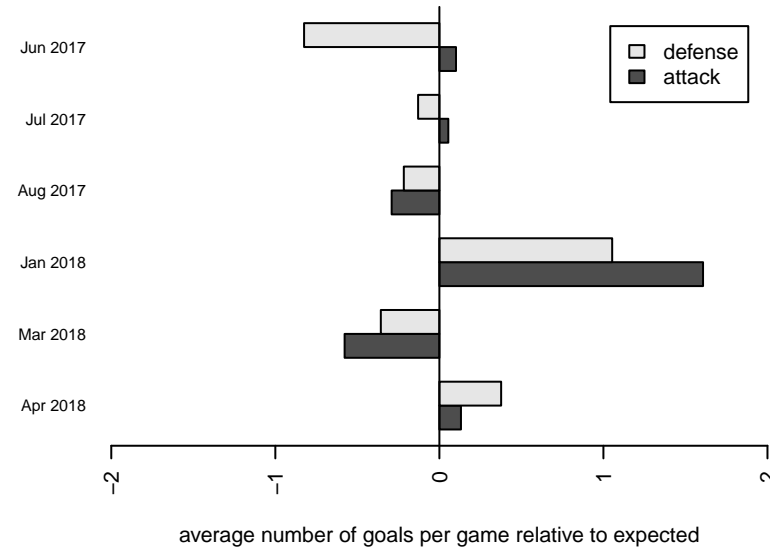

Performance relative to 13 month average